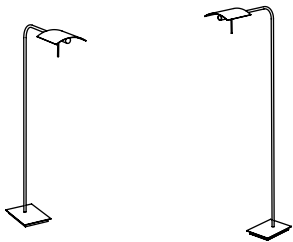

## Relaxing lighting with Libero

A rotating cap mounted on a fine pleated tube ensures that exactly the desired location is illuminated. Libero's simplicity and elegance brings the traditional reading lamp into a contemporary context and creates a pleasant atmosphere in any kind of interior. The light is diffuse and the golden internal finish of the floating cap lights up your workplace ergonomically with a warm, ambient glow.

TYPE	LIBERO 90CM	LIBERO 110CM
BRONZE	U30F1LOE	U30F2LOE
NICKEL MAT/GOLD	U30F1LNM	U30F2LNM
WHITE/GOLD	U30F1WLDS	U30F2WLDS
BLACK/GOLD	U30F1ZLDS	U30F2ZLDS
LAMP TYPE	QT12 	QT12 
FITTING	GY6.35	GY6.35
MAX.WATT	60W	60W
VOLTAGE	230V	230V
CLASS	class I 	class I 
GEAR	incorporated + dimmer	incorporated + dimmer
DIMENSIONS (mm) (BASE X H)	L180 x B135 x H900	L180 x B135 x H1100